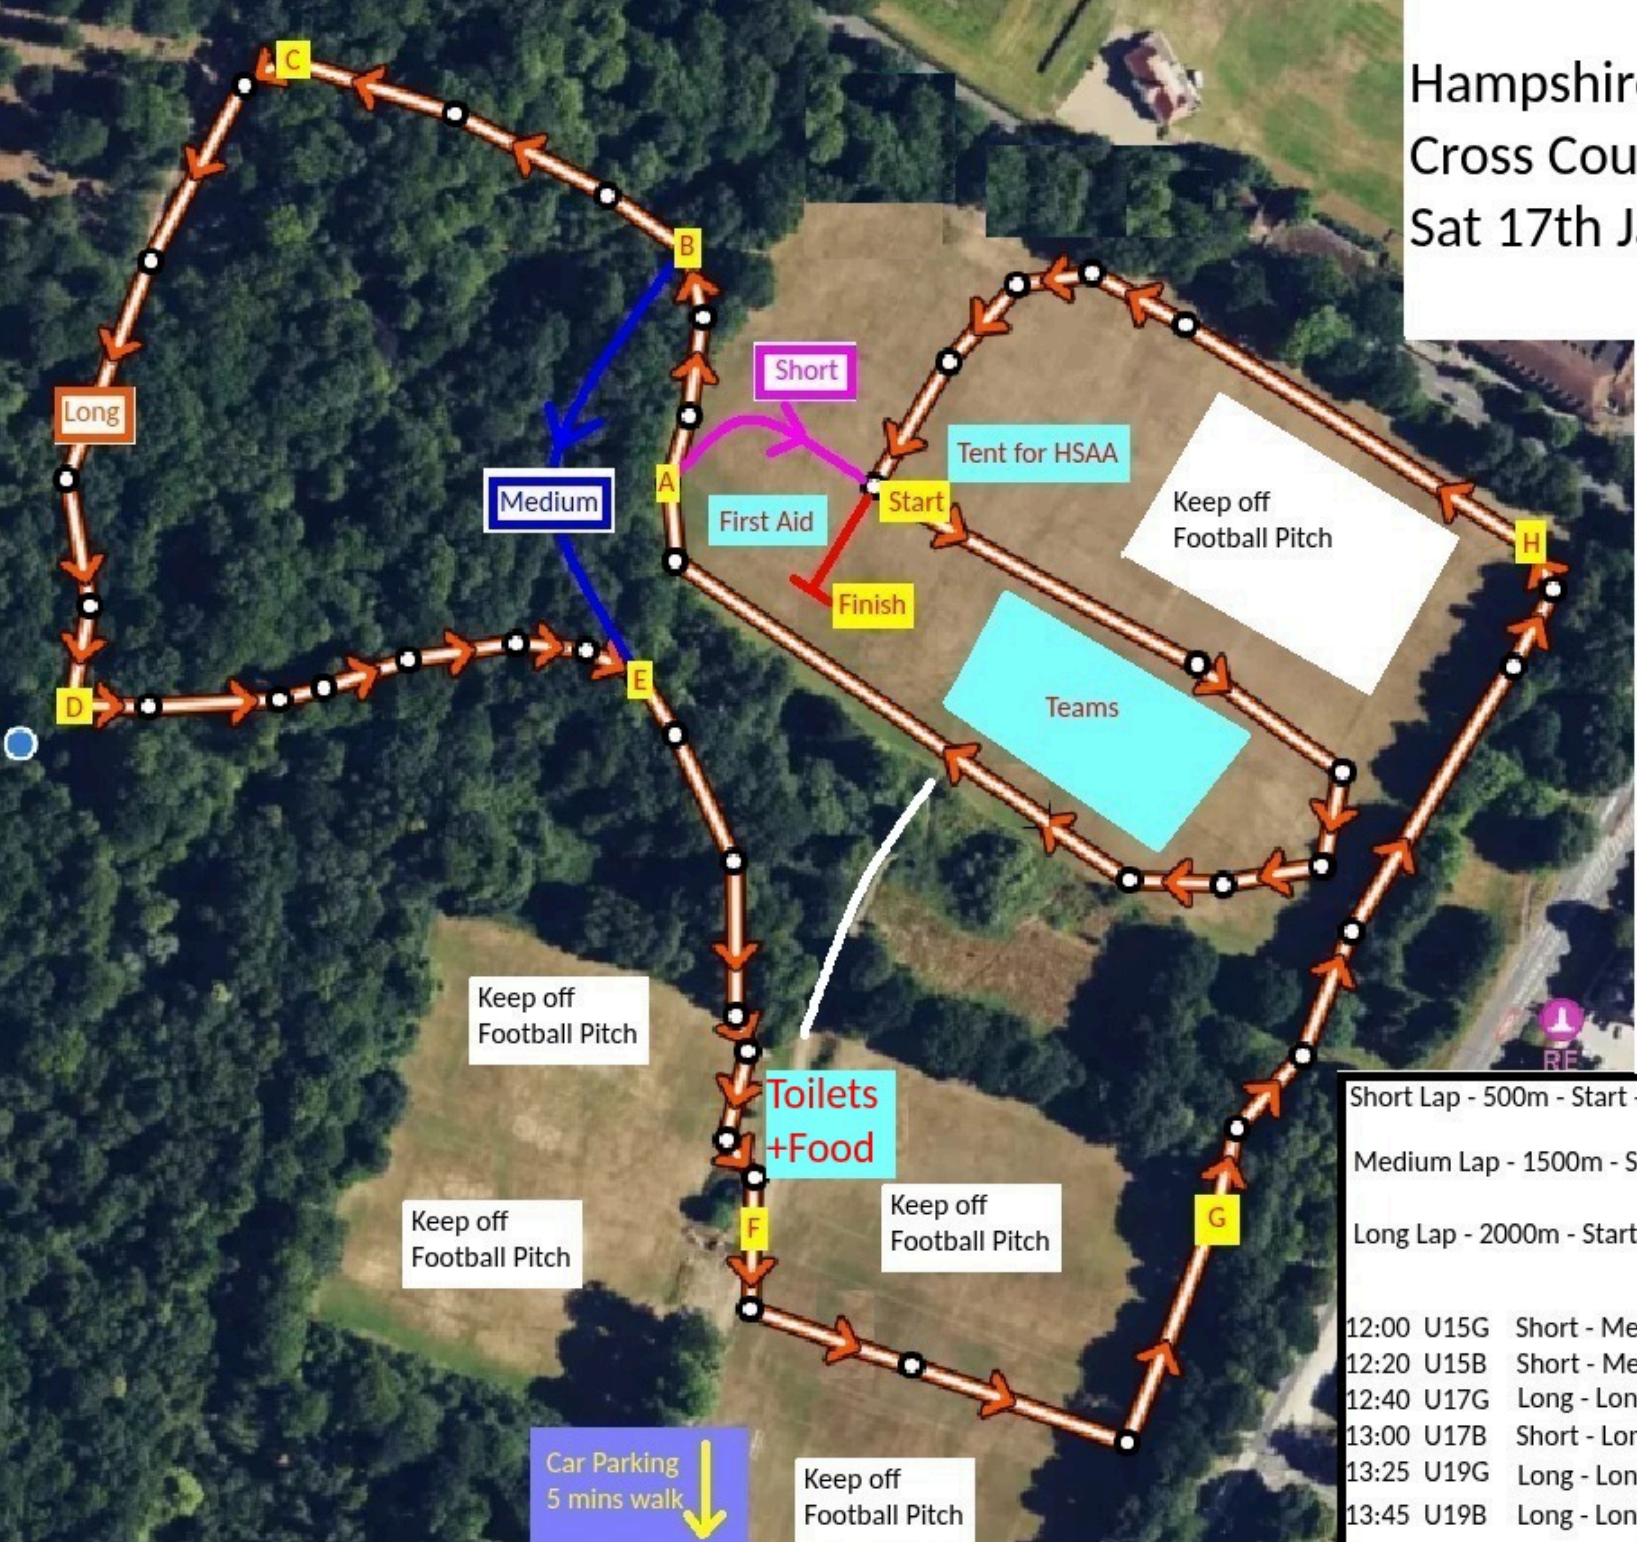

# Hampshire Schools Senior Cross Country Champs

Sat 17th Jan - 2026

Car Parking will be signposted from Bourley Road

Follow signs for Wellington Statue GU11 1QB

Short Lap - 500m - Start - A - Start	
Medium Lap - 1500m - Start - A - B - E - F - G - H - Start	
Long Lap - 2000m - Start - A - B - C - D - E - F - G - H - Start	
12:00 U15G	Short - Medium - Medium - 3500m
12:20 U15B	Short - Medium - Medium - 3500m
12:40 U17G	Long - Long - 4000m
13:00 U17B	Short - Long - Long - 4500m
13:25 U19G	Long - Long - 4000m
13:45 U19B	Long - Long - Long - 6000m