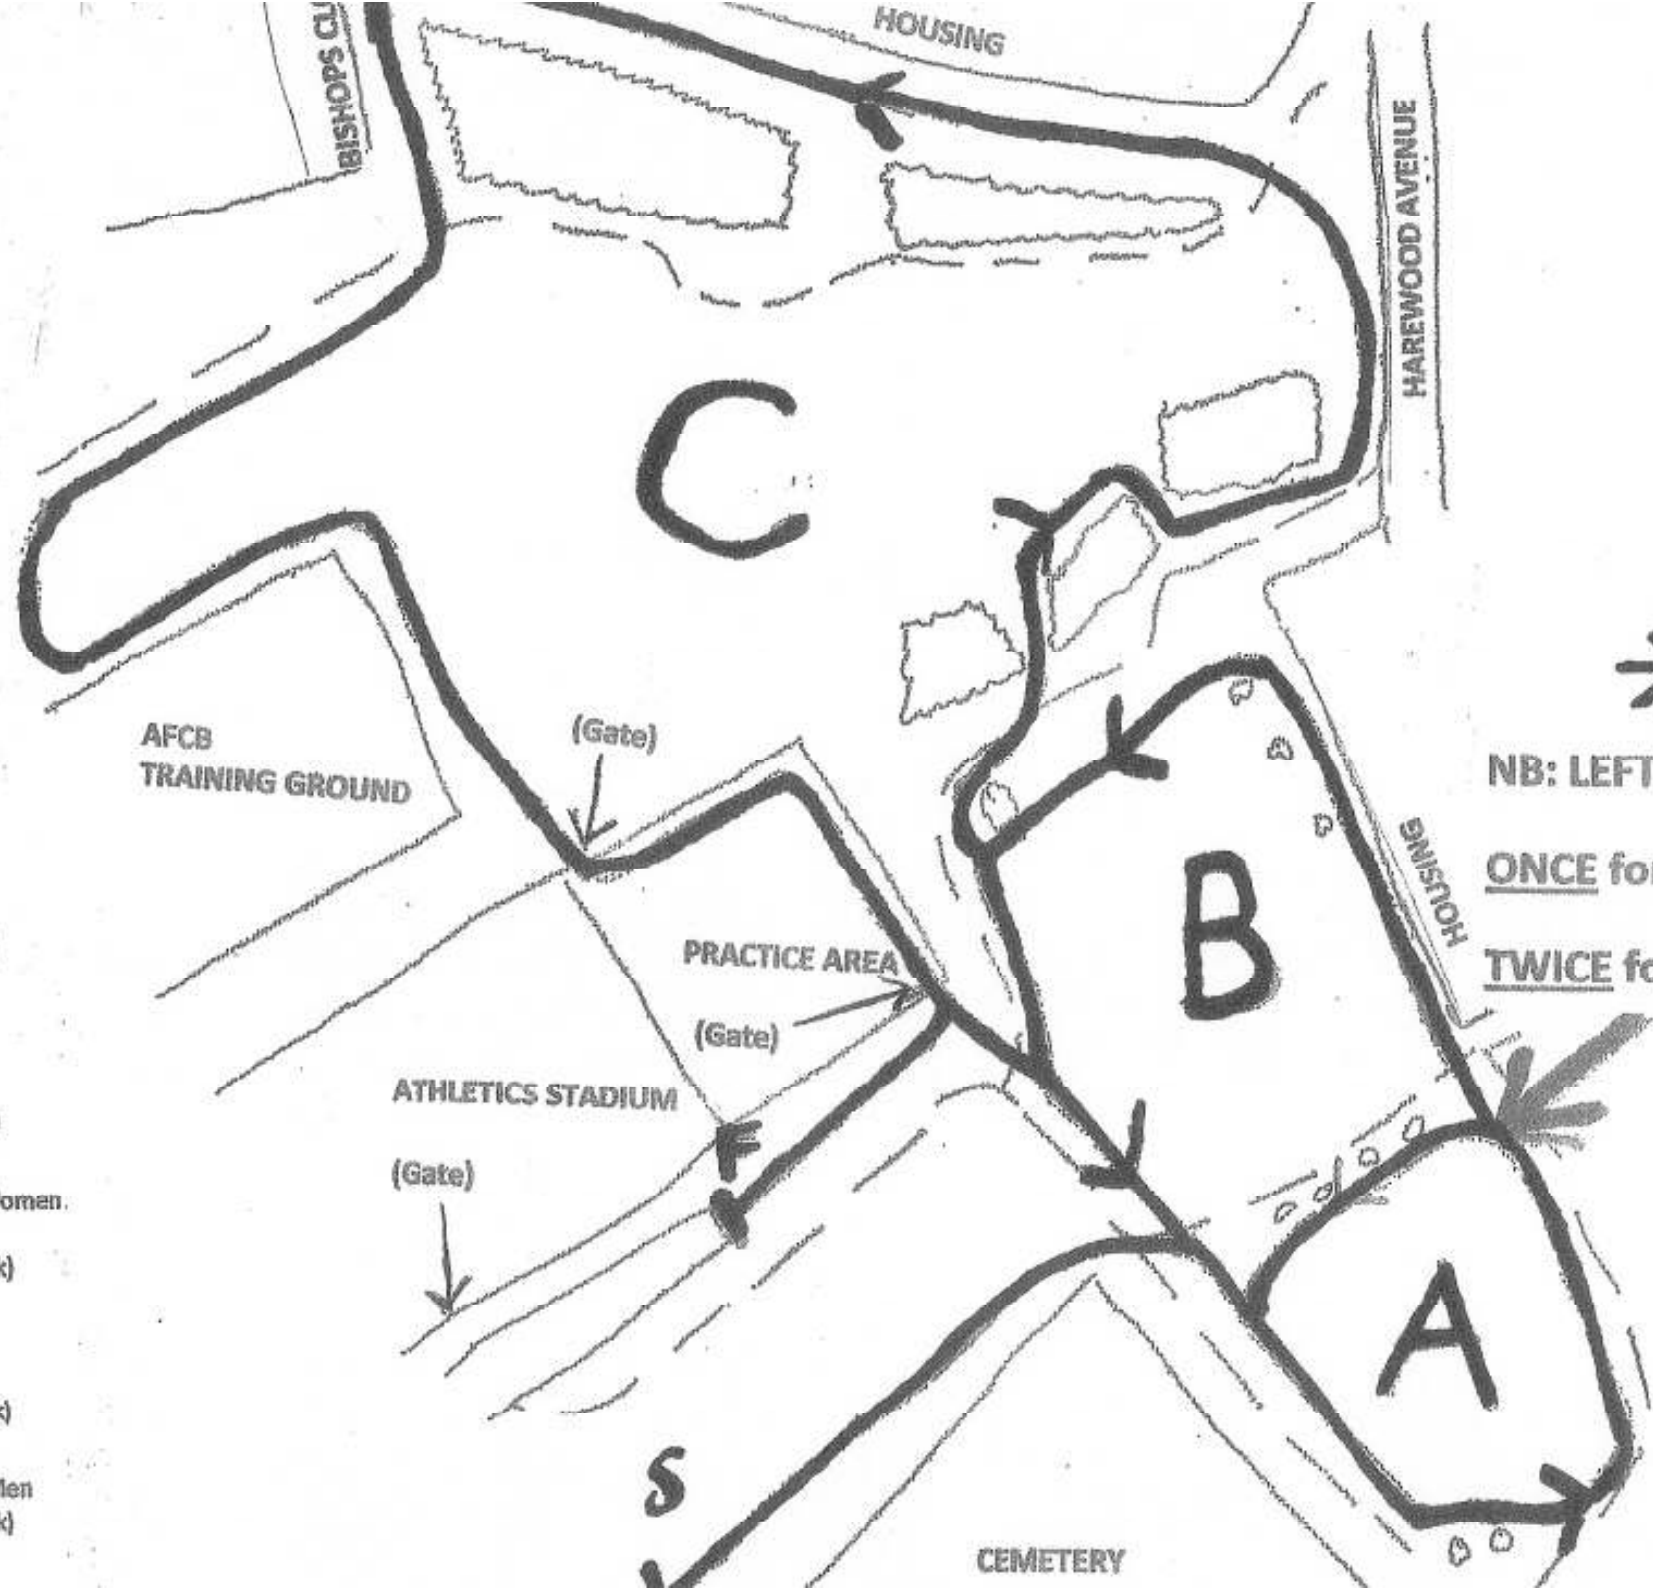

12.50 U15 Boys
1 Lap A
1 Lap AB
1 Lap ABC (4.17k)

13.05 U17 Women
1 Lap A
1 Lap AB
1 Lap ABC (4.17k)

13.35 Vet Senior U20 Women
2 Laps A
2 Laps ABC (6.09k)

14.10 U17 Men
2 Laps A
2 Laps ABC (6.09k)

14.30 Vet Senior U20 Men
4 Laps ABC (9.62k)

NB: LEFT TURN HERE
ONCE for ' 1 Lap A '
TWICE for ' 2 Laps A '