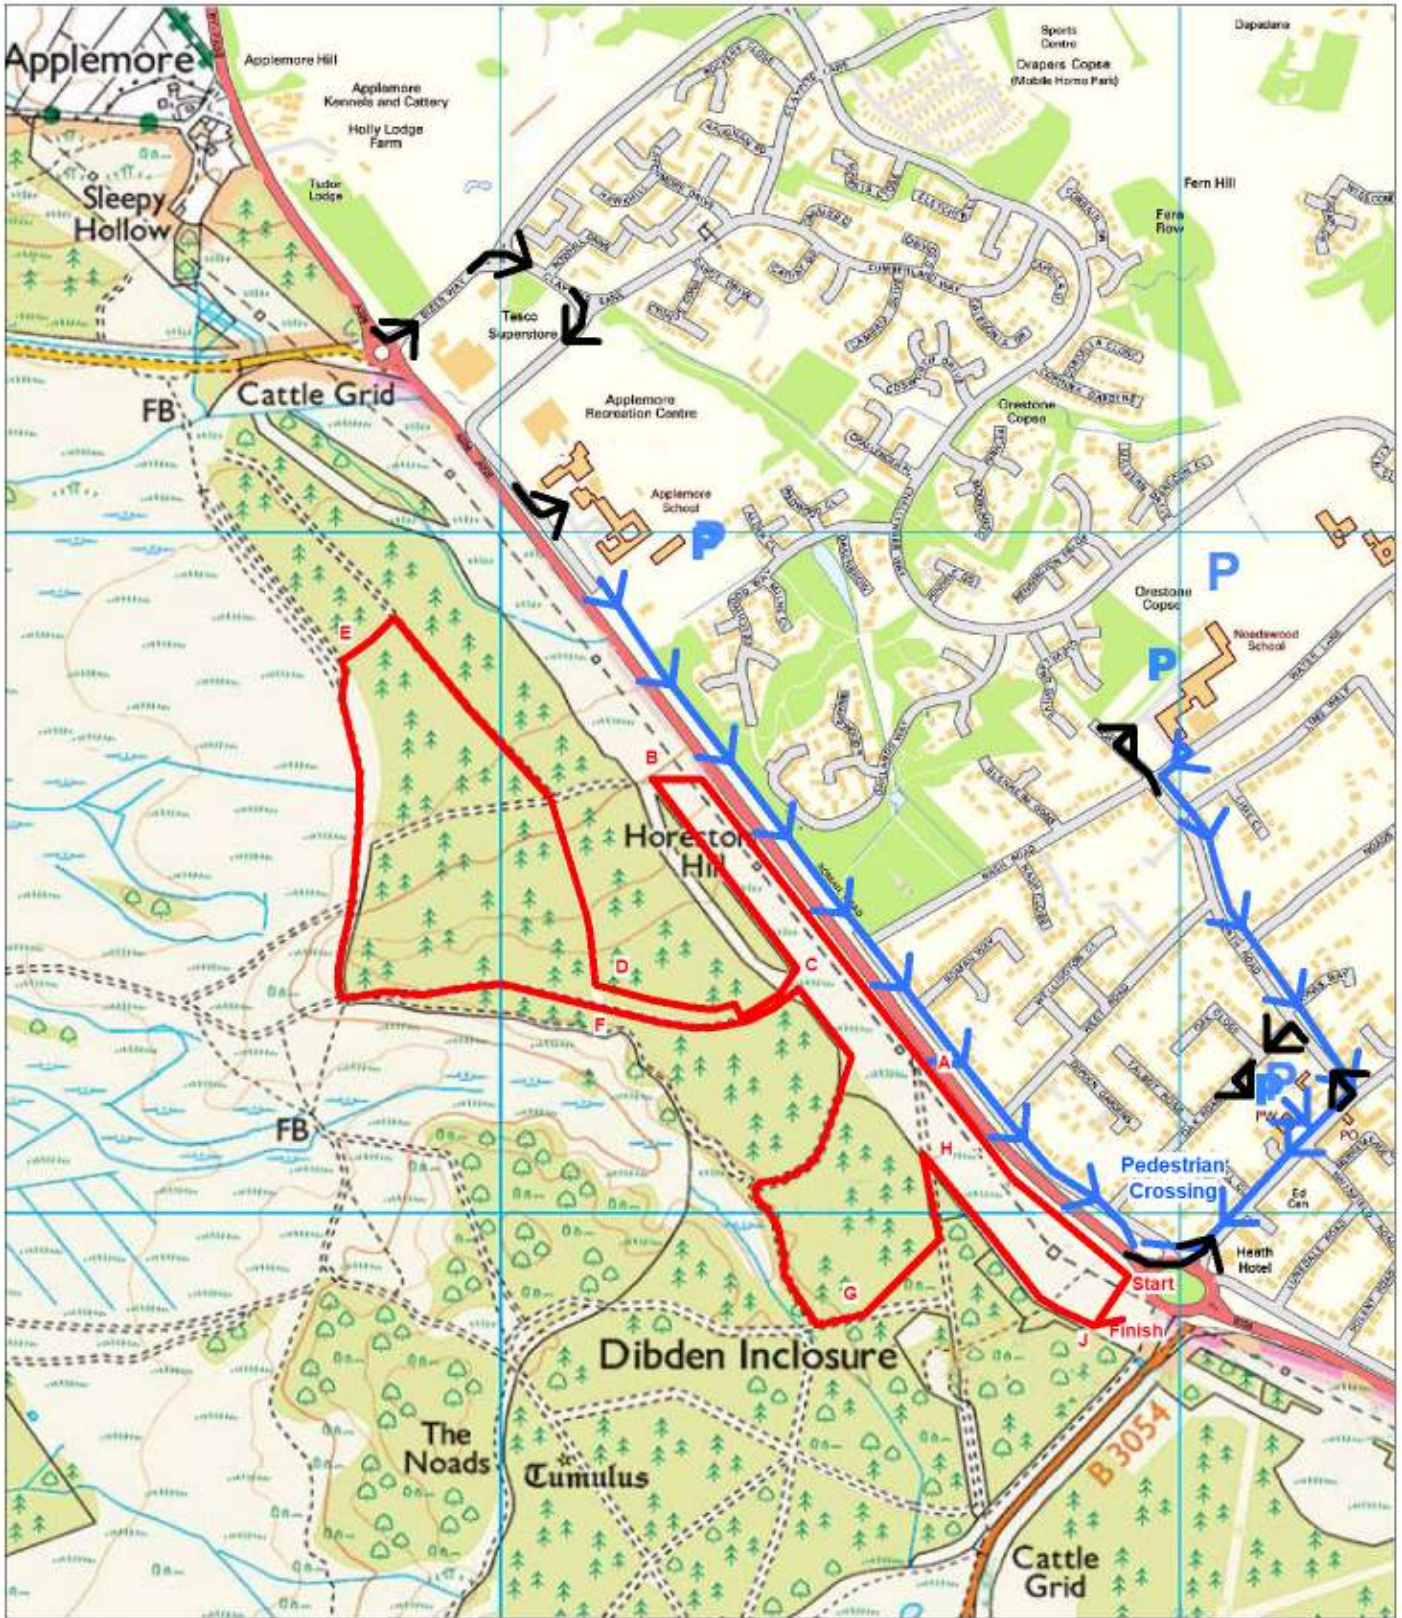

**Hampshire Cross Country League - Dibden Inclosure - Saturday 9th February 2019
Hosted by Hardley Runners**

PARKING ARRANGEMENTS

Access to Applemore College Car Park from the Tesco Supermarket roundabout on the A326

Access to Noadwood School and Oak Road Car Parks from the Heath Hotel roundabout on the A326

The Pedestrian Crossing adjacent to the start **MUST** be used to cross the A326

Walk times from the Car Parks to the Start are

Applemore College - 20 Min

Noadwood School - 12min

Oak Road - 5min

WARNING

Strictly no parking in Dibden Inclosure car park, along the Forest roads, Roman Road and Oak Road.