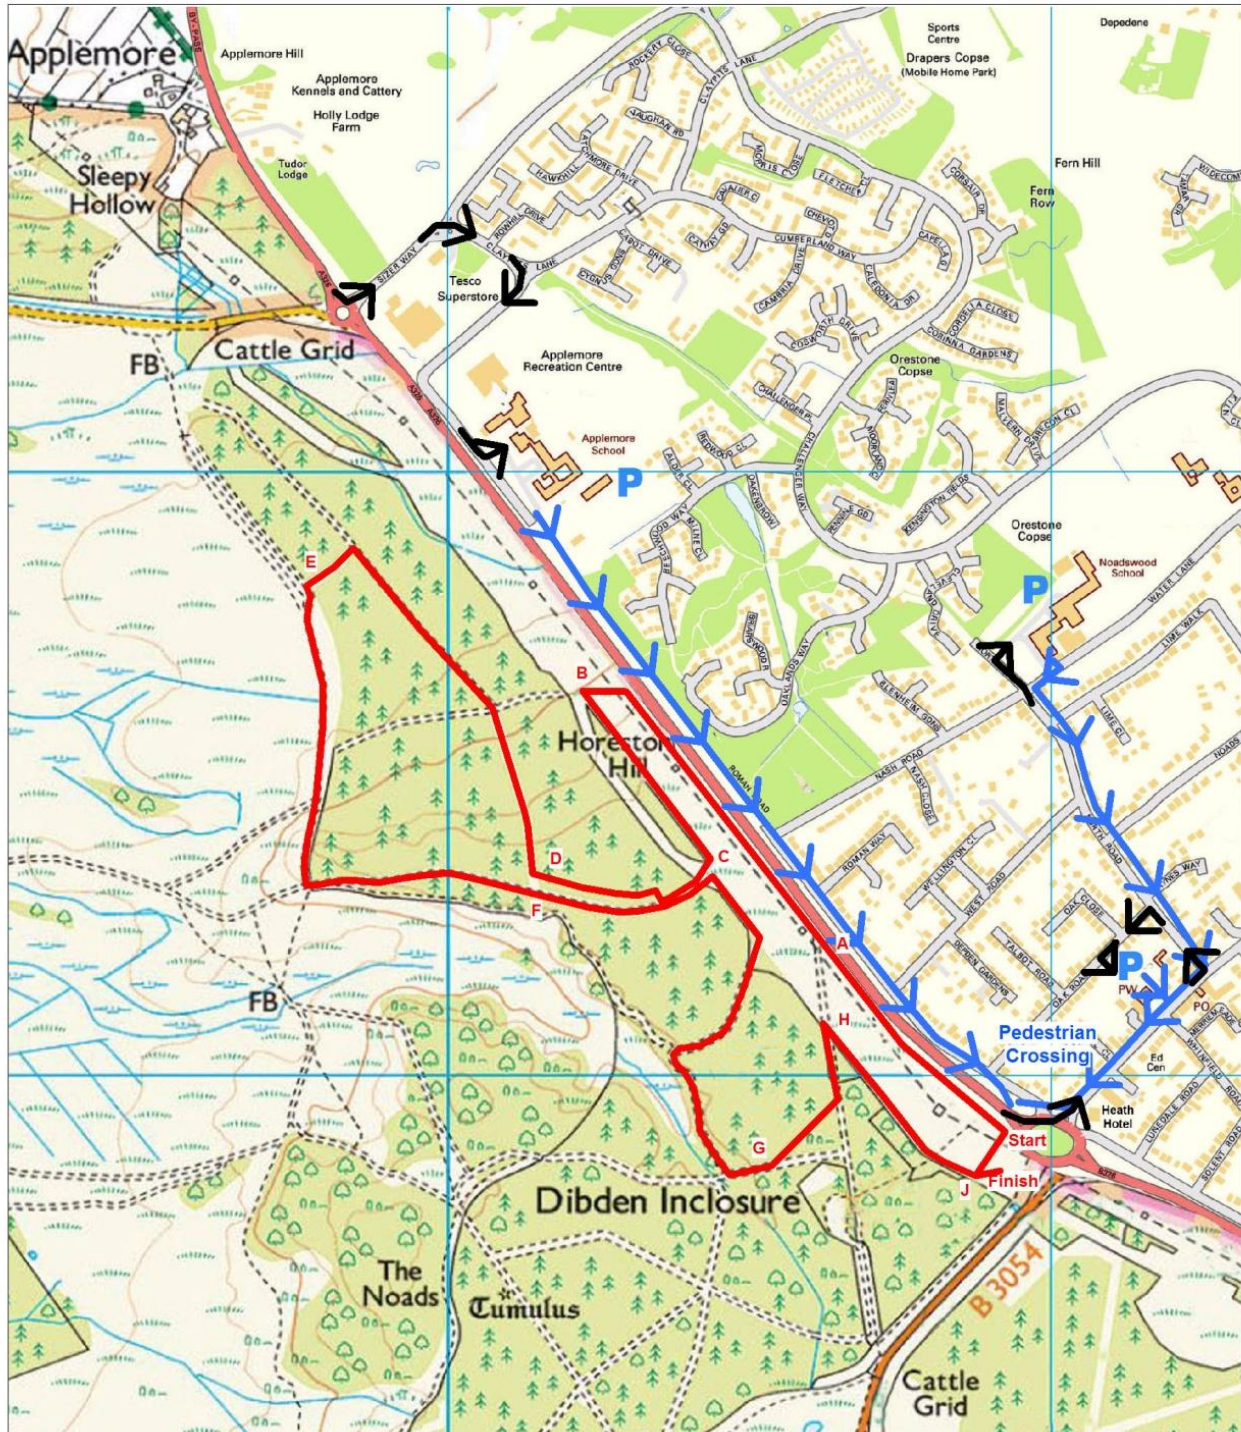

**Hampshire Cross Country League - Dibden Inclosure - Saturday 13 February 2016**  
**Hosted by Hardley Runners**

**PARKING ARRANGEMENTS**

→ Access to Applemore College Car Park from the Tesco Supermarket roundabout on the A326

→ Access to Noadswood School and Oak Road Car Parks from the Heath Hotel roundabout on the A326

The Pedestrian Crossing adjacent to the start **MUST** be used to cross the A326

Walk times from the Car Parks to the Start are .....

Applemore College - 20 Min

Noadswood School - 12min

Oak Road - 5min

**WARNING**

**Strictly no parking in Dibden Inclosure car park, along the Forest roads, Roman Road and Oak Road.**